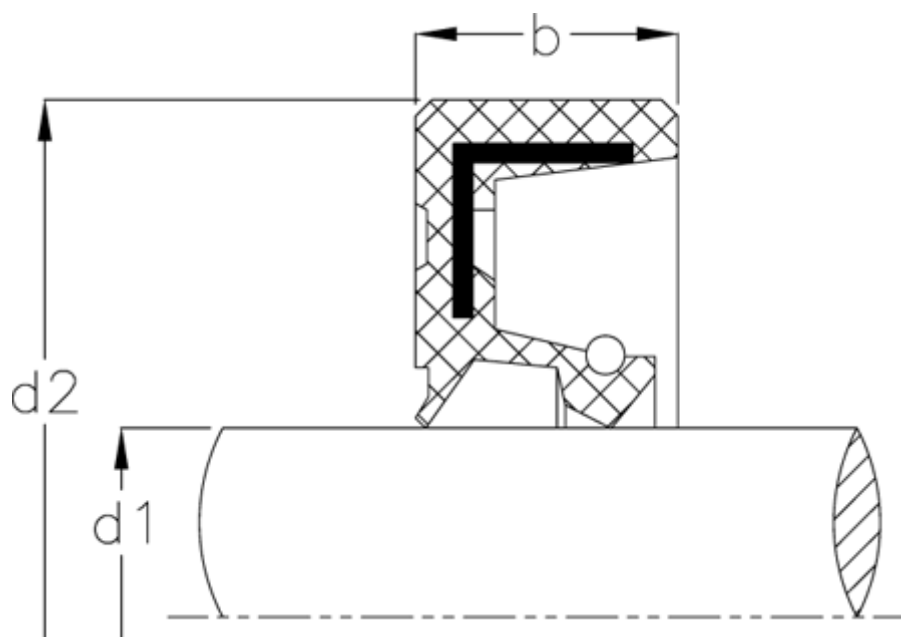

Data Sheet

Article number: 170201500300050000

Description: KLEE Rotary shaft seal WAS 1530/5
NBR nitrile rubber, with seal lip

Measures

b = 5
d1 = 15
d2 = 30
Material = NBR